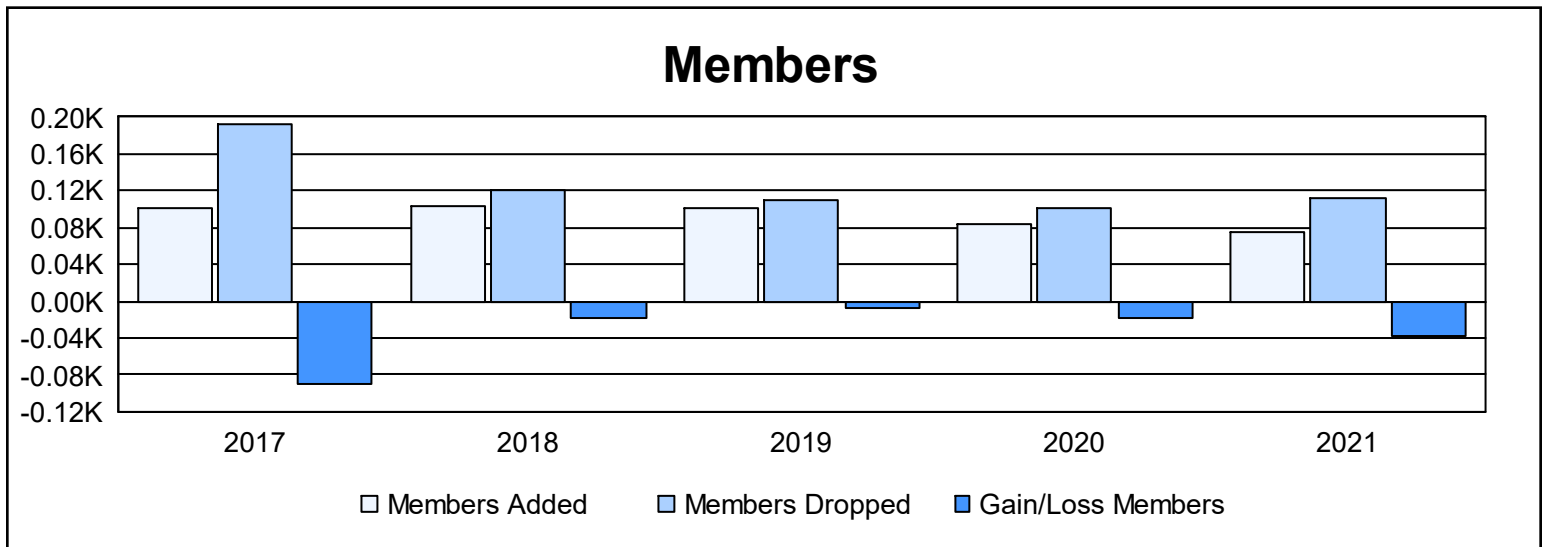

Year	New Clubs	Dropped Clubs	Gain/ Loss Clubs	New Members	Charter Members	Reinstate Members	Transfer Members	Total Member Added	Total Members Dropped	Gain/ Loss Members
2016-2017	0	0	0	86	0	6	9	101	192	-91
2017-2018	0	1	-1	99	0	2	2	103	121	-18
2018-2019	0	0	0	92	0	6	3	101	109	-8
2019-2020	0	0	0	78	0	2	4	84	102	-18
2020-2021	0	0	0	69	0	2	5	76	113	-37
<b>Average</b>	<b>0</b>	<b>0</b>	<b>0</b>	<b>85</b>	<b>0</b>	<b>4</b>	<b>5</b>	<b>93</b>	<b>127</b>	<b>-34</b>

### Membership Composition June 2021 Cumulative